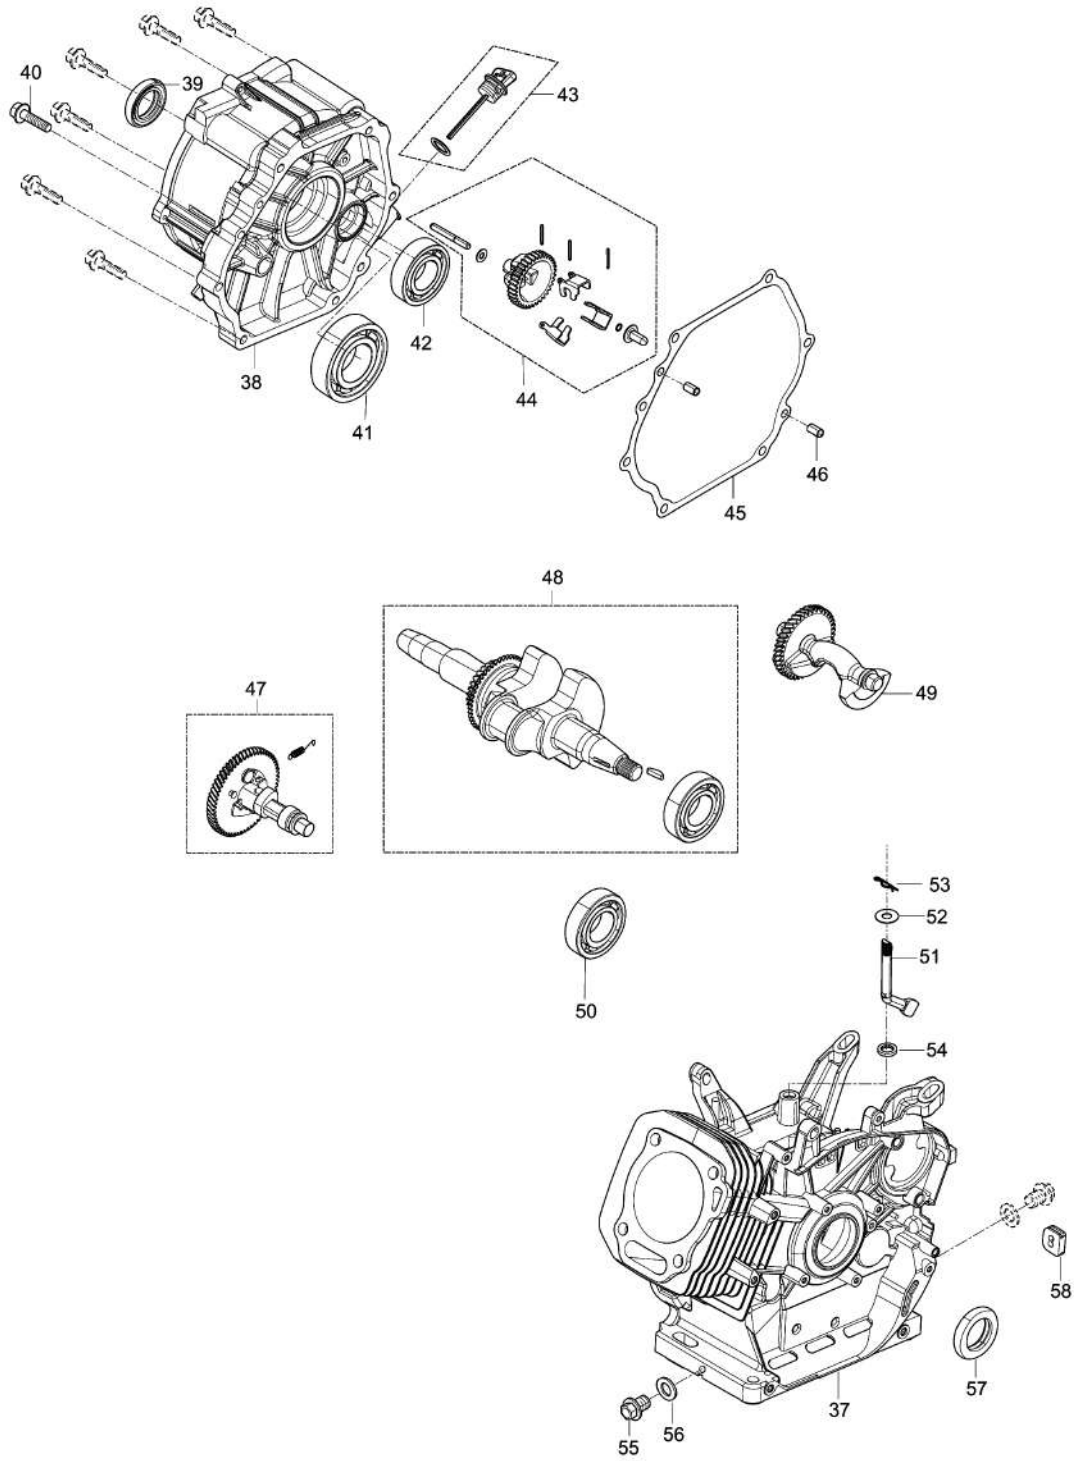

Model No.EG5550A PETROL GENERATOR