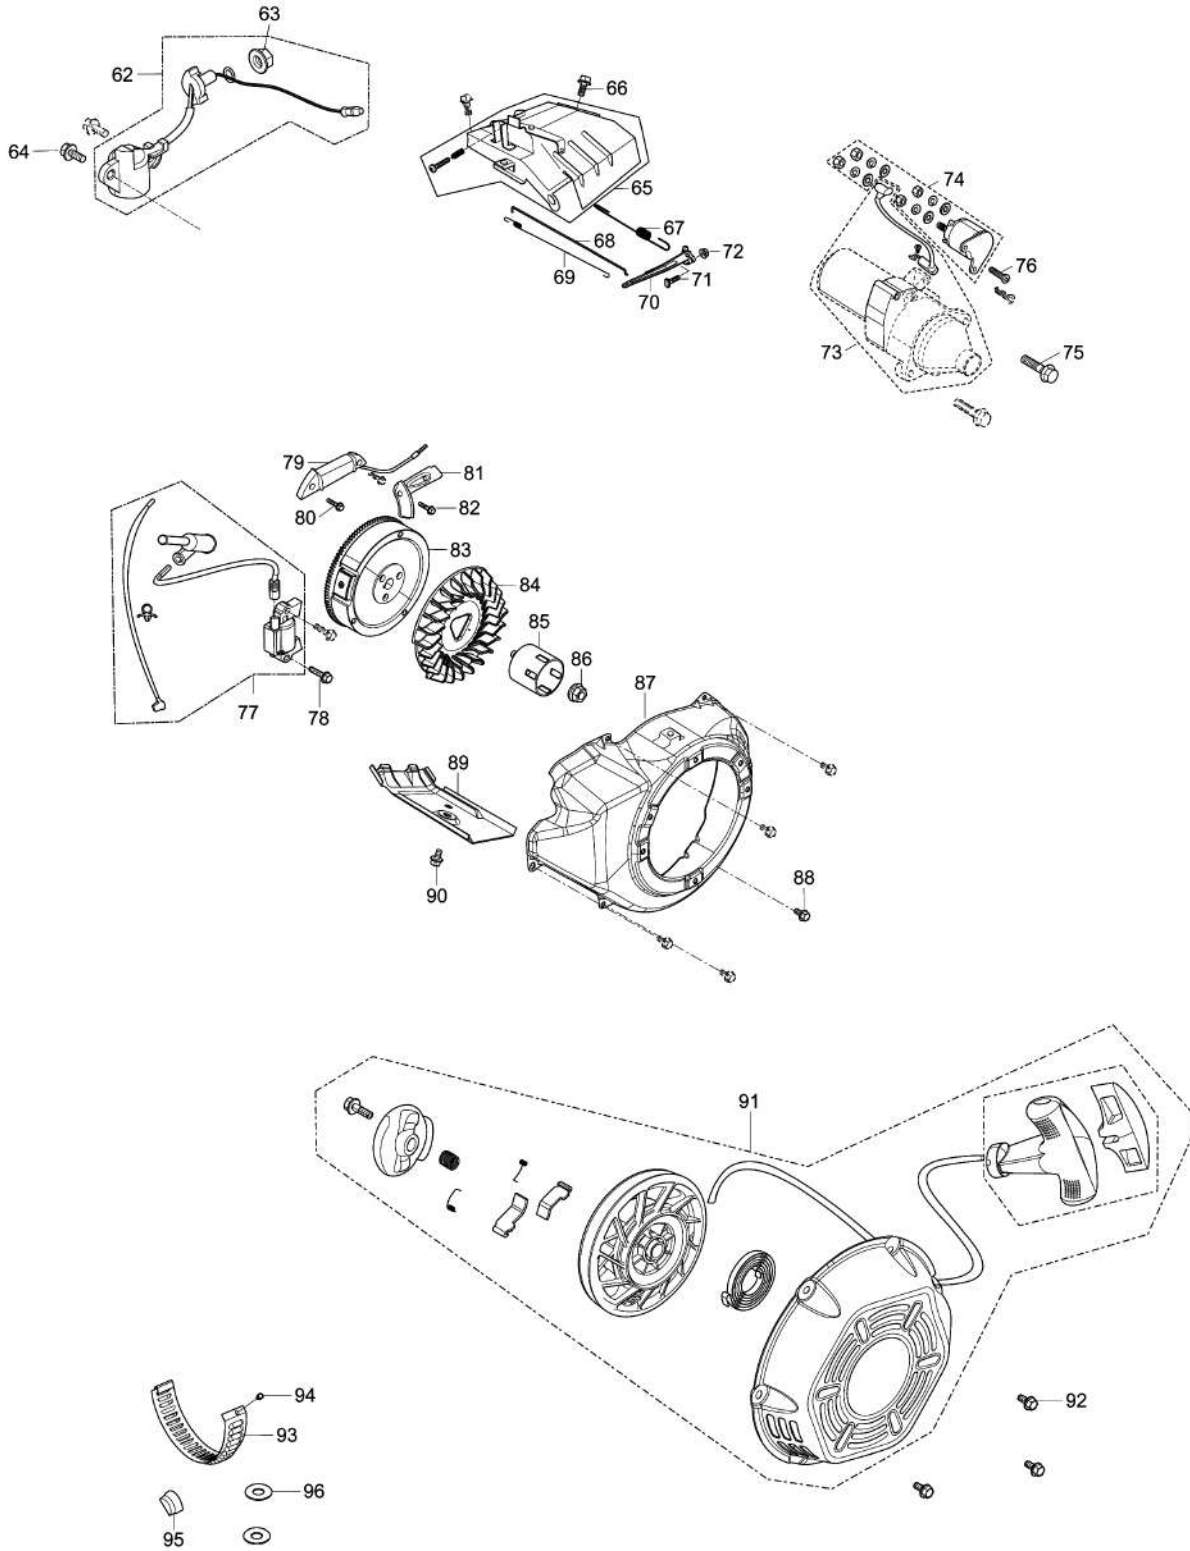

Model No.EG5550A PETROL GENERATOR