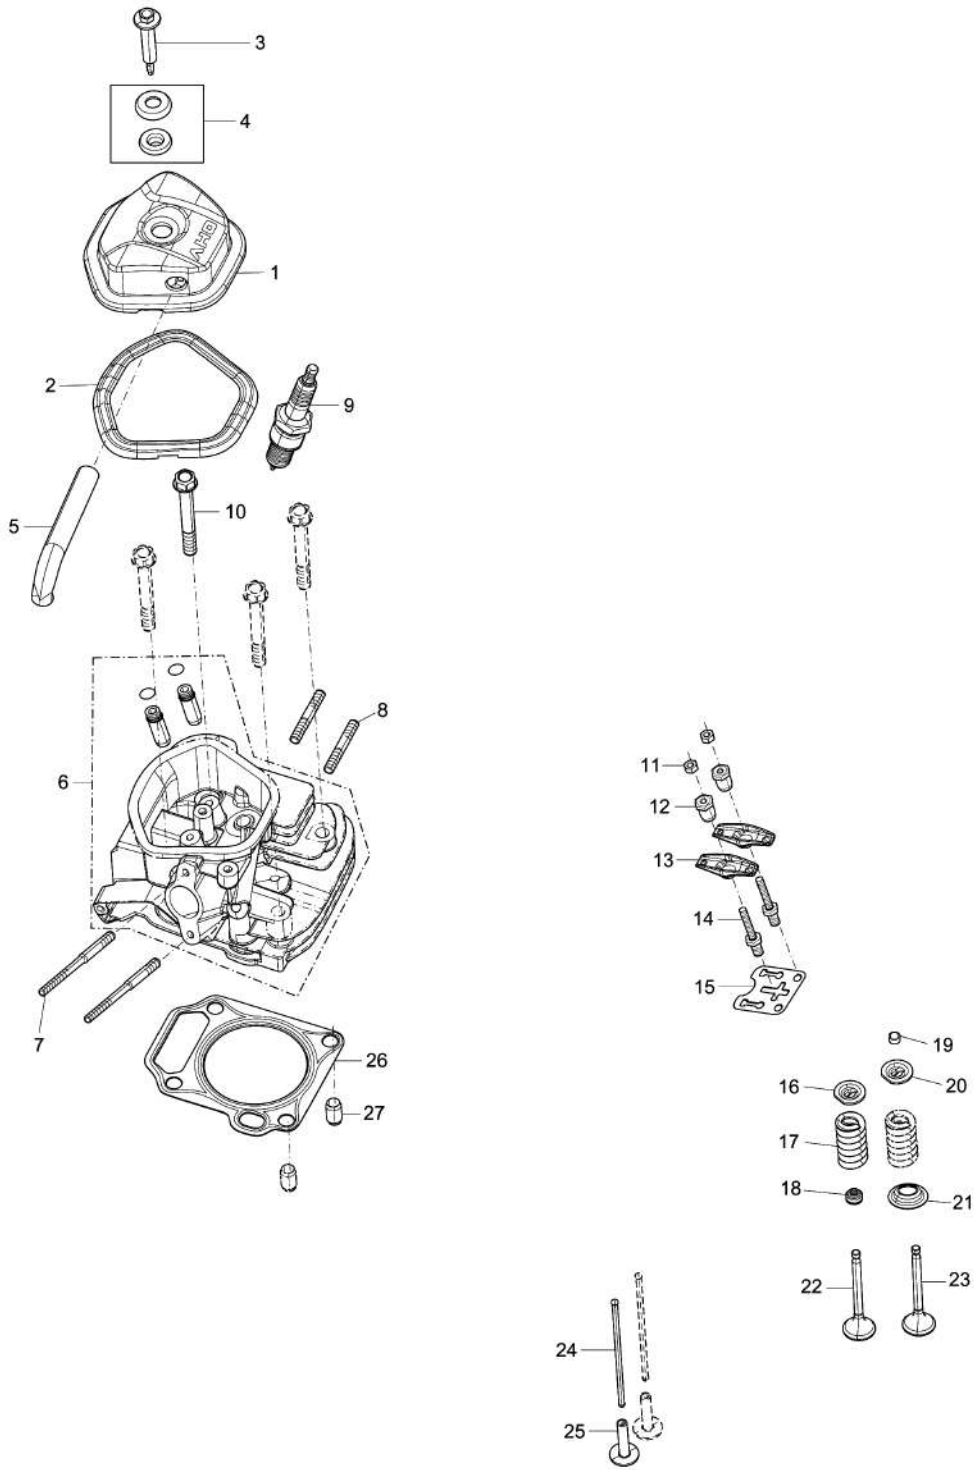

Model No.EG5550A PETROL GENERATOR