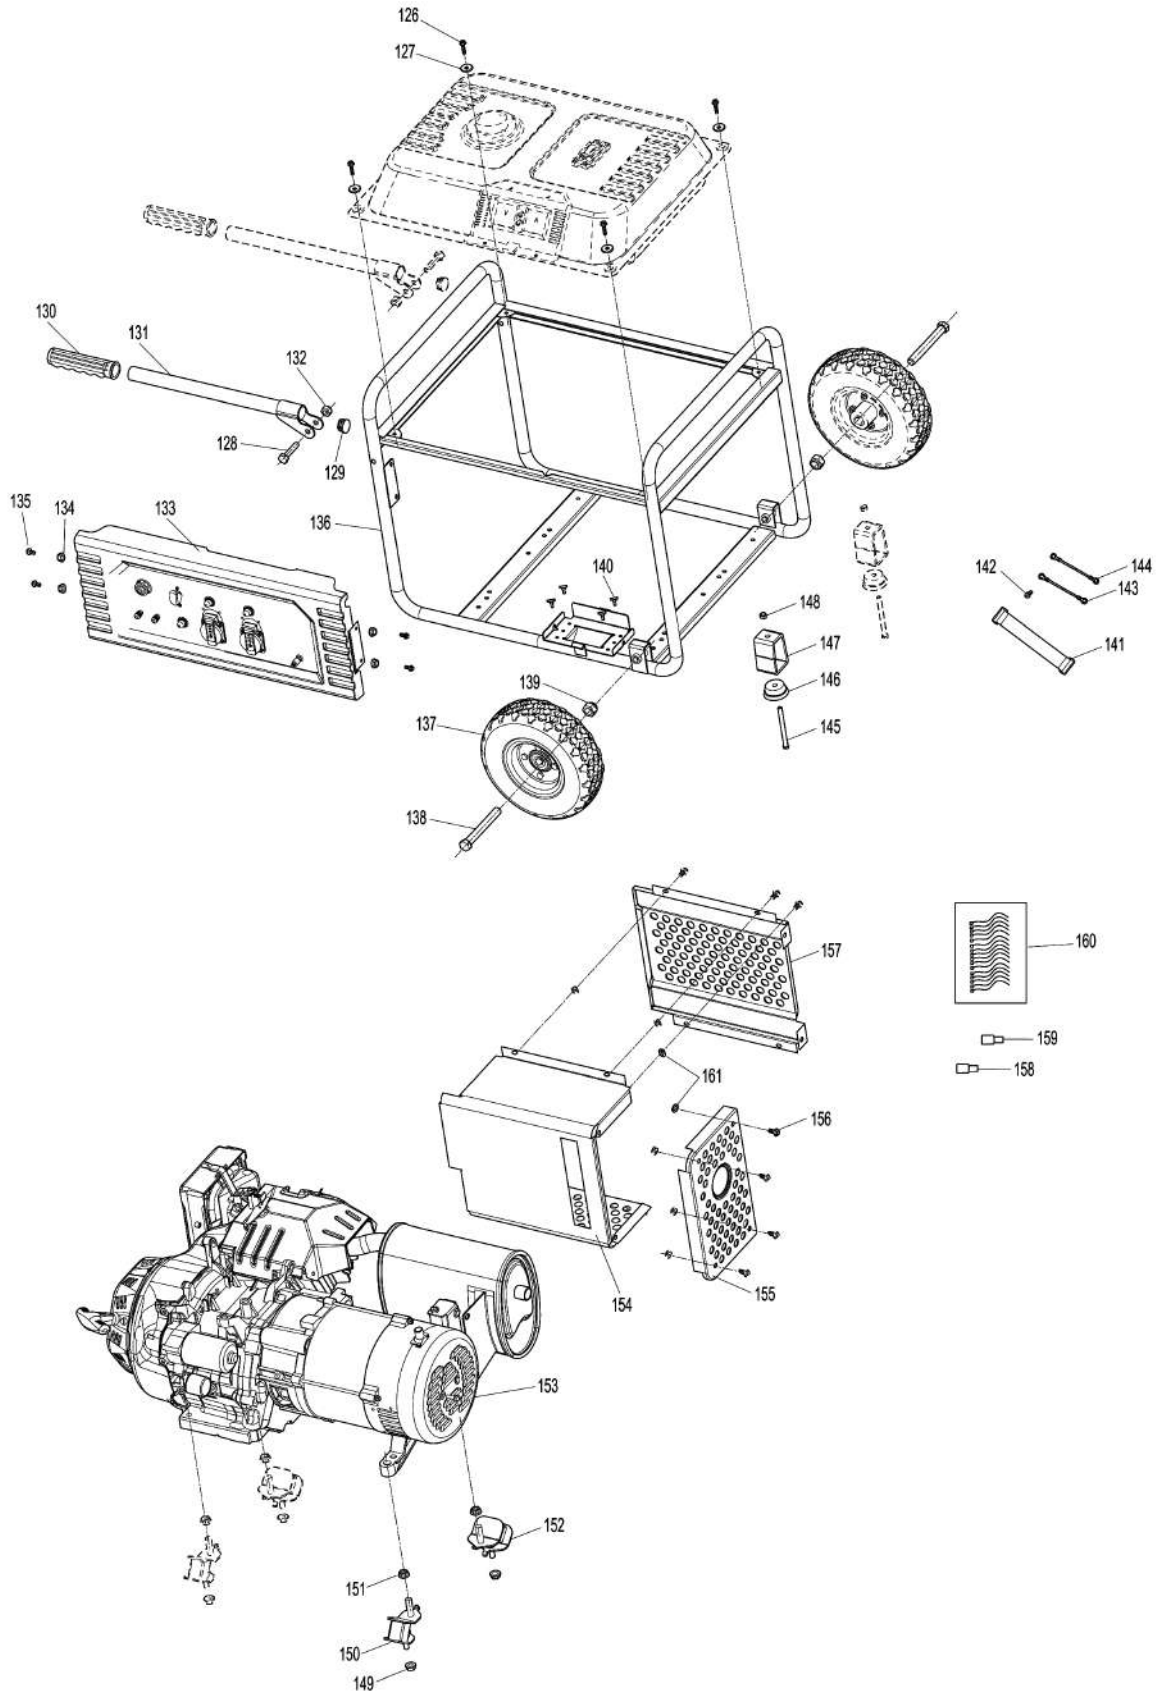

Model No.EG5550A PETROL GENERATOR