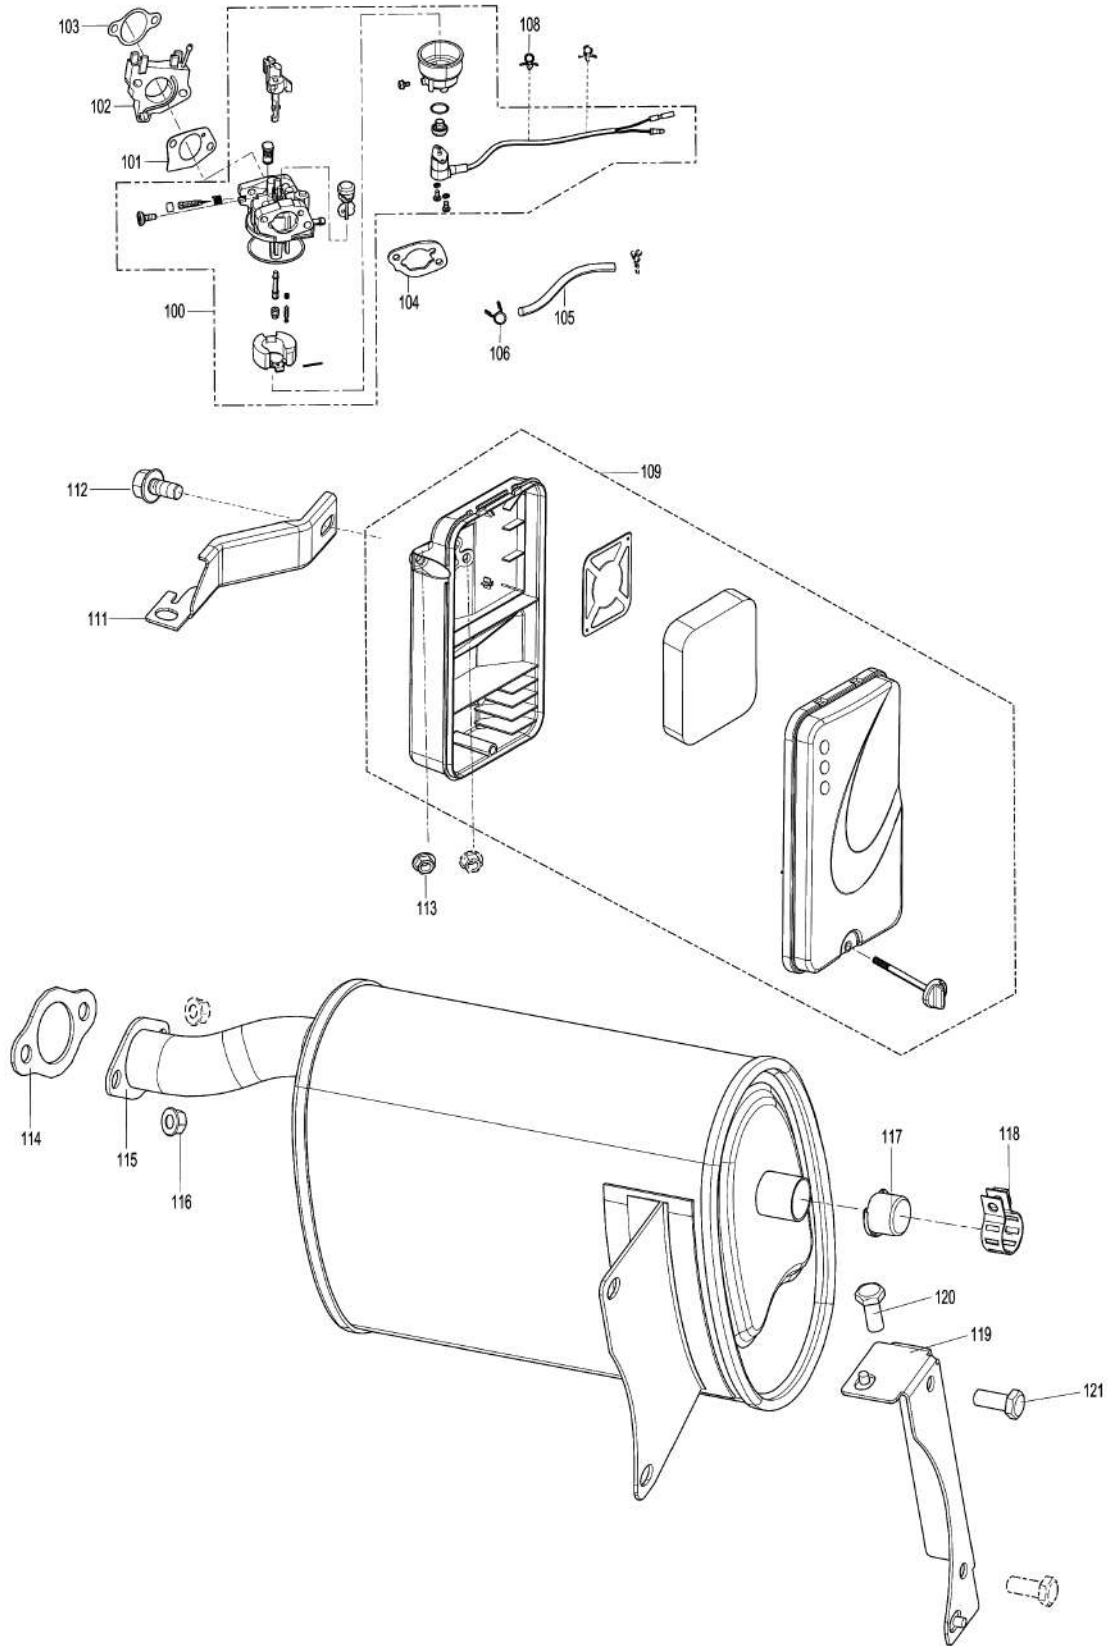

Model No.EG5550A PETROL GENERATOR