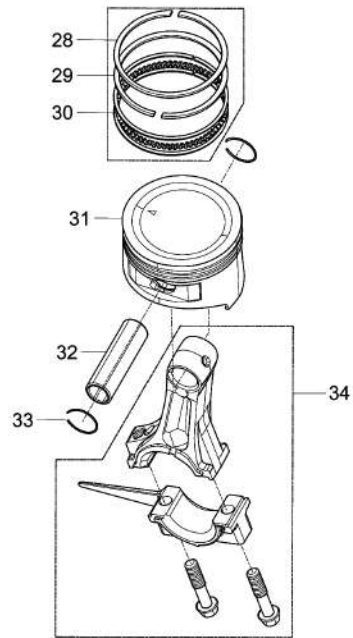

Model No.EG5550A PETROL GENERATOR