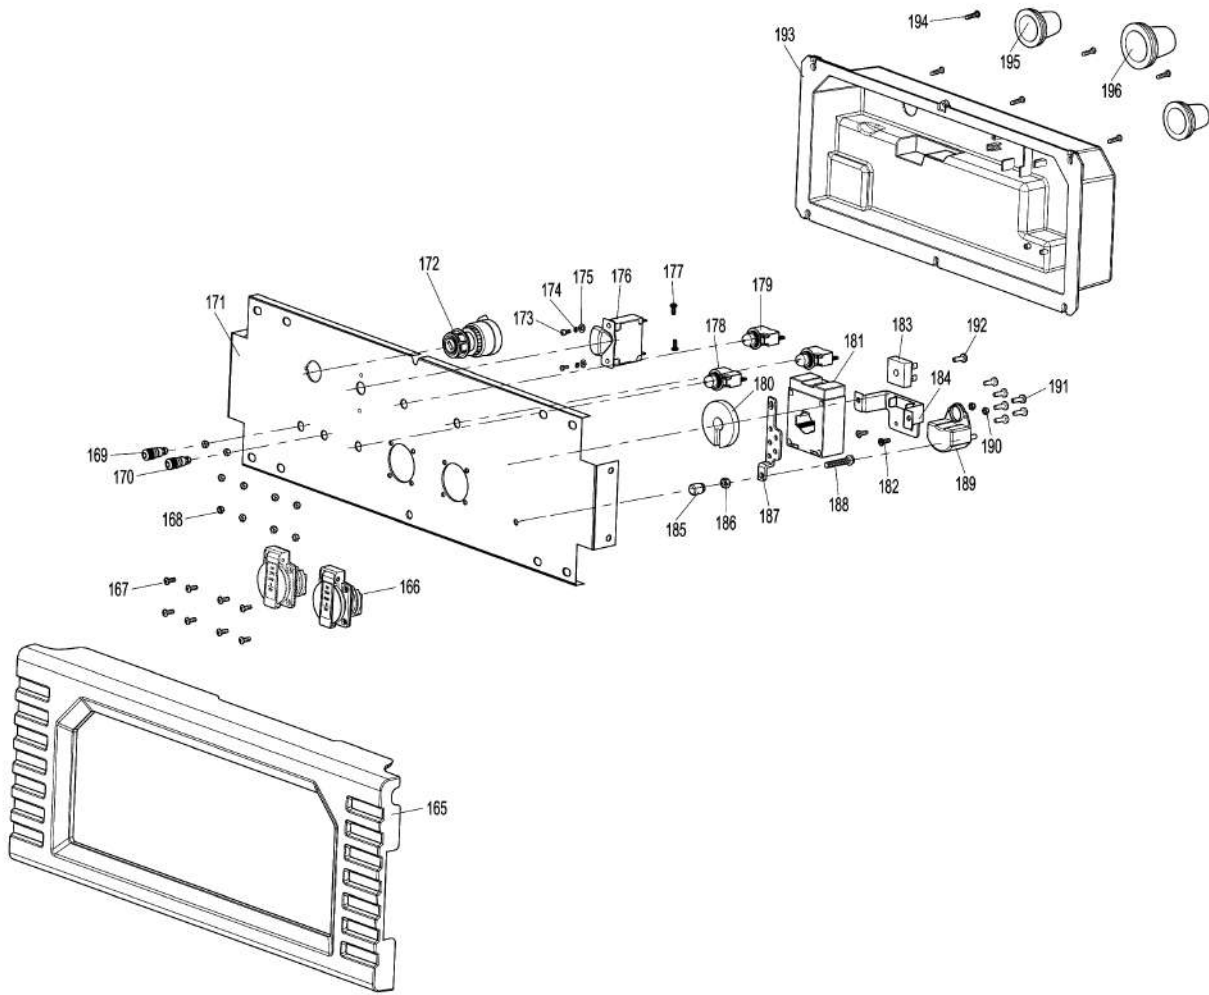

Model No.EG5550A PETROL GENERATOR

Model No.EG5550A PETROL GENERATOR

Model No.EG5550A PETROL GENERATOR

Model No.EG5550A PETROL GENERATOR

Item	Parts No.	Description	I/C	Qty	New/Old	Opt. 1	Opt. 2	Note
001	YA00000066	COVER SUBASSEMBLY, CYLINDER		1				
002	YA00000043	GASKET, CYLINDER HEAD COVER		1				
003	YA00000044	BOLT, CYLINDER HEAD		1				
004	YA00000045	GASKET		1				
005	YA00000129	TUBE, BREATHER		1				
006	YA00000583	HEAD SUBASSEMBLY, CYLINDER		1				
007	YA00000169	STUD		2				
008	YA00000167	STUD		2				
009	YA00000147	PLUG, SPARK		1				
010	YA00000041	BOLT, CYLINDER HEAD		4				
011	YA00000098	NUT, VALVE LOCK		2				
012	YA00000100	NUT, VALVE ADJUSTING		2				
013	YA00000097	ROCKER, VALVE		2				
014	YA00000099	BOLT, ROCKER SHAFT		2				
015	YA00000093	PLATE SUBASSEMBLY, LIFTER		1				
016	YA00000058	SEAT, VALVE SPRING		1				
017	YA00000049	SPRING, VALVE		2				
018	YA00000047	GUIDE, SEAL		1				
019	YA00000051	ROTATOR, VALVE		1				
020	YA00000054	RETAINER, EXHAUST VALVE		1				
021	YA00000052	RETAINER, VALVE SPRING		1				
022	YA00000056	VALVE, INTAKE		1				
023	YA00000060	VALVE, EXHAUST		1				
024	YA00000088	LIFTER SUBASSEMBLY, VALVE		2				
025	YA00000091	TAPPET, VALVE		2				
026	YA00000061	GASKET, CYLINDER HEAD		1				
027	YA00000181	PIN		2				
028	YA00000076	RING, THE FIRST		1				
029	YA00000078	RING, THE SECOND		1				
030	YA00000080	RING SET, OIL		1				
031	YA00000070	PISTON		1				
032	YA00000072	PIN, PISTON		1				
033	YA00000074	CLIP, PISTON PIN		2				
034	YA00000067	ROD, CONNECTING		1				
037	YA00000036	CRANKCASE SUBASSEMBLY.		1				
038	YA00000038	COVER, CRANKCASE		1				
039	YA00000186	SEAL, OIL		1				
040	YA00000166	BOLT		7				
041	YA00000184	BEARIN, DEEP GROOVE BALL		1				
042	YA00000182	BEARIN, DEEP GROOVE BALL		1				