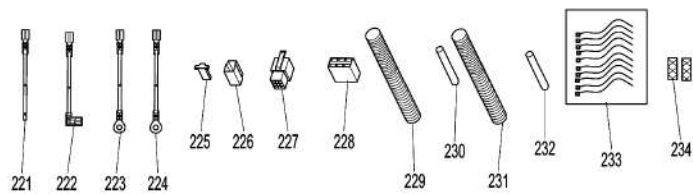

Model No.EG5550A PETROL GENERATOR

Model No.EG5550A PETROL GENERATOR

Model No.EG5550A PETROL GENERATOR

Model No.EG5550A PETROL GENERATOR

Item	Parts No.	Description	I/C	Qty	New/Old	Opt. 1	Opt. 2	Note
001	YA00000066	COVER SUBASSEMBLY, CYLINDER		1				
002	YA00000043	GASKET, CYLINDER HEAD COVER		1				
003	YA00000044	BOLT, CYLINDER HEAD		1				
004	YA00000045	GASKET		1				
005	YA00000129	TUBE, BREATHER		1				
006	YA00000583	HEAD SUBASSEMBLY, CYLINDER		1				
007	YA00000169	STUD		2				
008	YA00000167	STUD		2				
009	YA00000147	PLUG, SPARK		1				
010	YA00000041	BOLT, CYLINDER HEAD		4				
011	YA00000098	NUT, VALVE LOCK		2				
012	YA00000100	NUT, VALVE ADJUSTING		2				
013	YA00000097	ROCKER, VALVE		2				
014	YA00000099	BOLT, ROCKER SHAFT		2				
015	YA00000093	PLATE SUBASSEMBLY, LIFTER		1				
016	YA00000058	SEAT, VALVE SPRING		1				
017	YA00000049	SPRING, VALVE		2				
018	YA00000047	GUIDE, SEAL		1				
019	YA00000051	ROTATOR, VALVE		1				
020	YA00000054	RETAINER, EXHAUST VALVE		1				
021	YA00000052	RETAINER, VALVE SPRING		1				
022	YA00000056	VALVE, INTAKE		1				
023	YA00000060	VALVE, EXHAUST		1				
024	YA00000088	LIFTER SUBASSEMBLY, VALVE		2				
025	YA00000091	TAPPET, VALVE		2				
026	YA00000061	GASKET, CYLINDER HEAD		1				
027	YA00000181	PIN		2				
028	YA00000076	RING, THE FIRST		1				
029	YA00000078	RING, THE SECOND		1				
030	YA00000080	RING SET, OIL		1				
031	YA00000070	PISTON		1				
032	YA00000072	PIN, PISTON		1				
033	YA00000074	CLIP, PISTON PIN		2				
034	YA00000067	ROD, CONNECTING		1				
037	YA00000036	CRANKCASE SUBASSEMBLY.		1				
038	YA00000038	COVER, CRANKCASE		1				
039	YA00000186	SEAL, OIL		1				
040	YA00000166	BOLT		7				
041	YA00000184	BEARIN, DEEP GROOVE BALL		1				
042	YA00000182	BEARIN, DEEP GROOVE BALL		1				