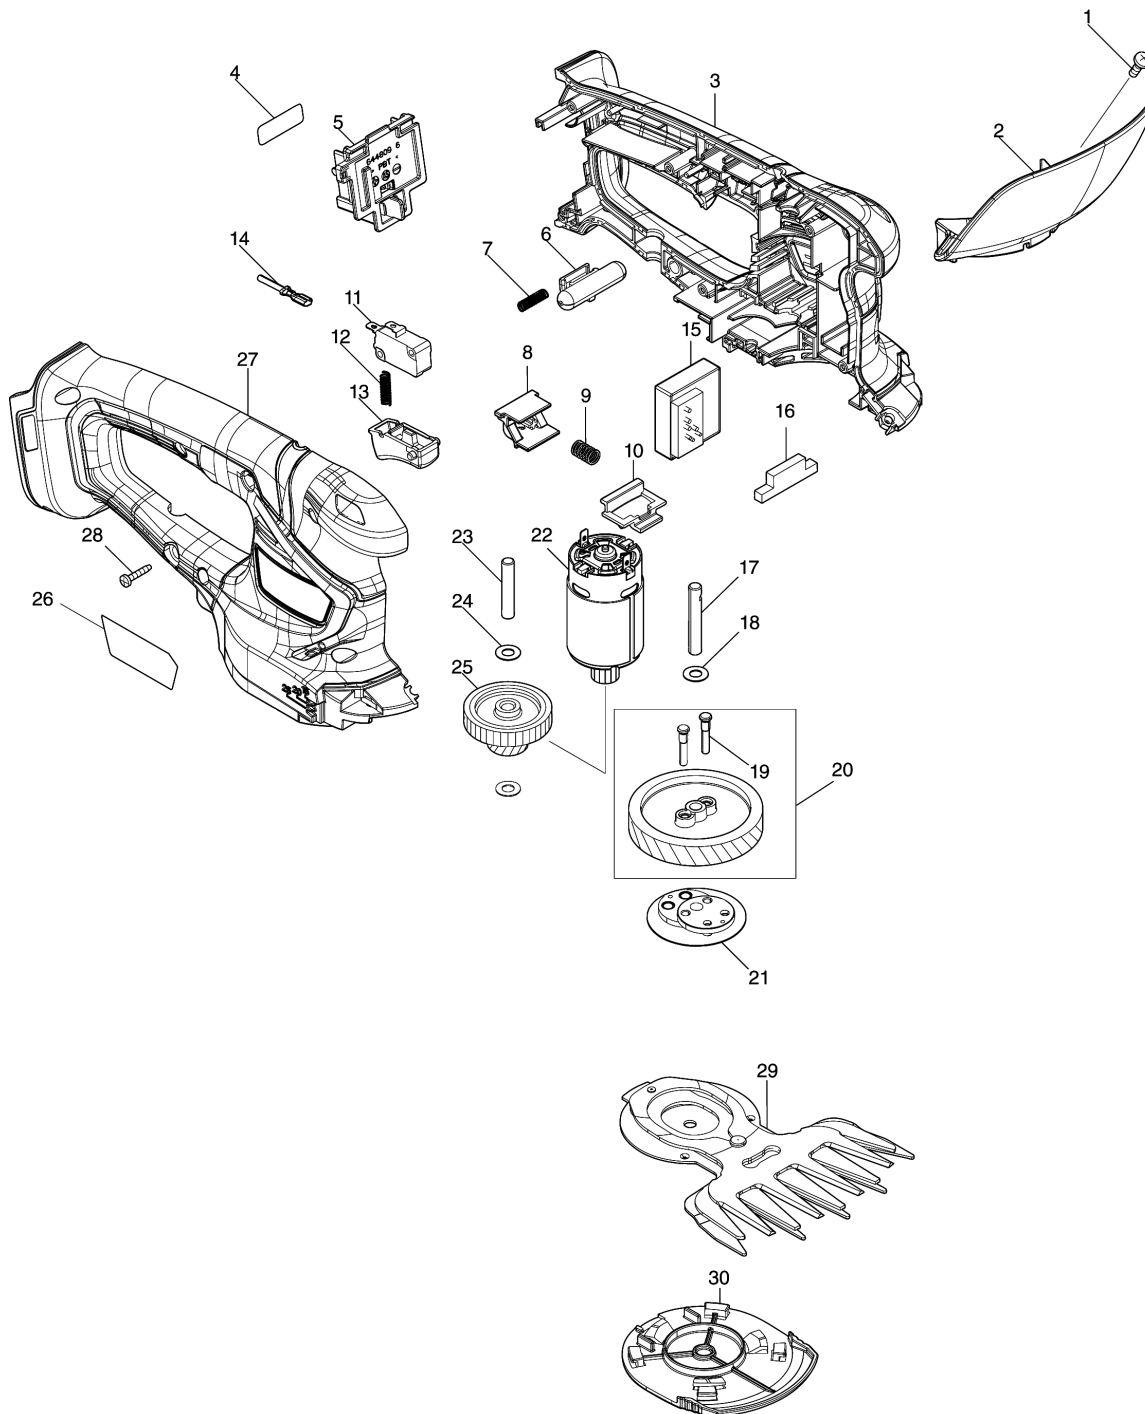

Model No.DUM111 110MM CORDLESS GRASS SHEAR

Model No.DUM111 110MM CORDLESS GRASS SHEAR

Item	Parts No.	Description	I/C	QTY	New/Old	Opt. 1	Opt. 2	NOTE
001	915116-7	BINDING HEAD SCREW M4X12		1				
002	141C31-9	PROTECTOR COMPLETE		1	*			
C10	8030K3-8	CAUTION LABEL		1	*			
002-1	140V97-0	PROTECTOR COMPLETE	<	1				
C10	819948-3	CAUTION LABEL		1				
003	183G03-2	HOUSING SET		1				
C10	931102-0	HEX. NUT M4		1				
C20	346275-0	PLATE		2				
C30	263005-3	RUBBER PIN 6		2				
D10		INC. 27						
004	811957-8	DUM111 SERIAL NO. LABEL		1				
005	644809-6	TERMINAL		1				
006	452438-9	LOCK OFF BUTTON		1				
007	231473-8	COMPRESSION SPRING 4		1				
008	457534-8	SLIDE PLATE		1				
009	234339-1	COMPRESSION SPRING 6		1				
010	454879-5	LOCK LEVER		1				
011	650744-8	SWITCH D3V-16-3C26		1				
012	231473-8	COMPRESSION SPRING 4		1				
013	417564-1	SWITCH LEVER		1				
014	632S19-1	LEAD UNIT		1				
015	620E35-1	CONTROLLER		1				
016	451814-4	DUST GUARD		1				
017	268254-7	PIN 6		1				
018	253715-0	FLAT WASHER 6		1				
019	268256-3	PIN 4		2				
020	135883-0	HELICAL GEAR 47 ASS'Y		1				
D10		INC. 19						
021	161598-3	CRANK COMPLETE		1				
022	629945-9	DC MOTOR		1				
023	268076-5	PIN 6		1				
024	253715-0	FLAT WASHER 6		2				
025	226831-1	GEAR 12-31		1				
026	811949-7	DUM111 NAME PLATE		1				
027	183G03-2	HOUSING SET		1				
C10	931102-0	HEX. NUT M4		1				
C20	346275-0	PLATE		2				
C30	263005-3	RUBBER PIN 6		2				
D10		INC. 3						
028	266429-2	TAPPING SCREW 3X16		6				
029	191N23-4	SHEAR BLADE ASSEMBLY 110 SET		1				
C10	188369-3	OIL VESSEL SET		1				